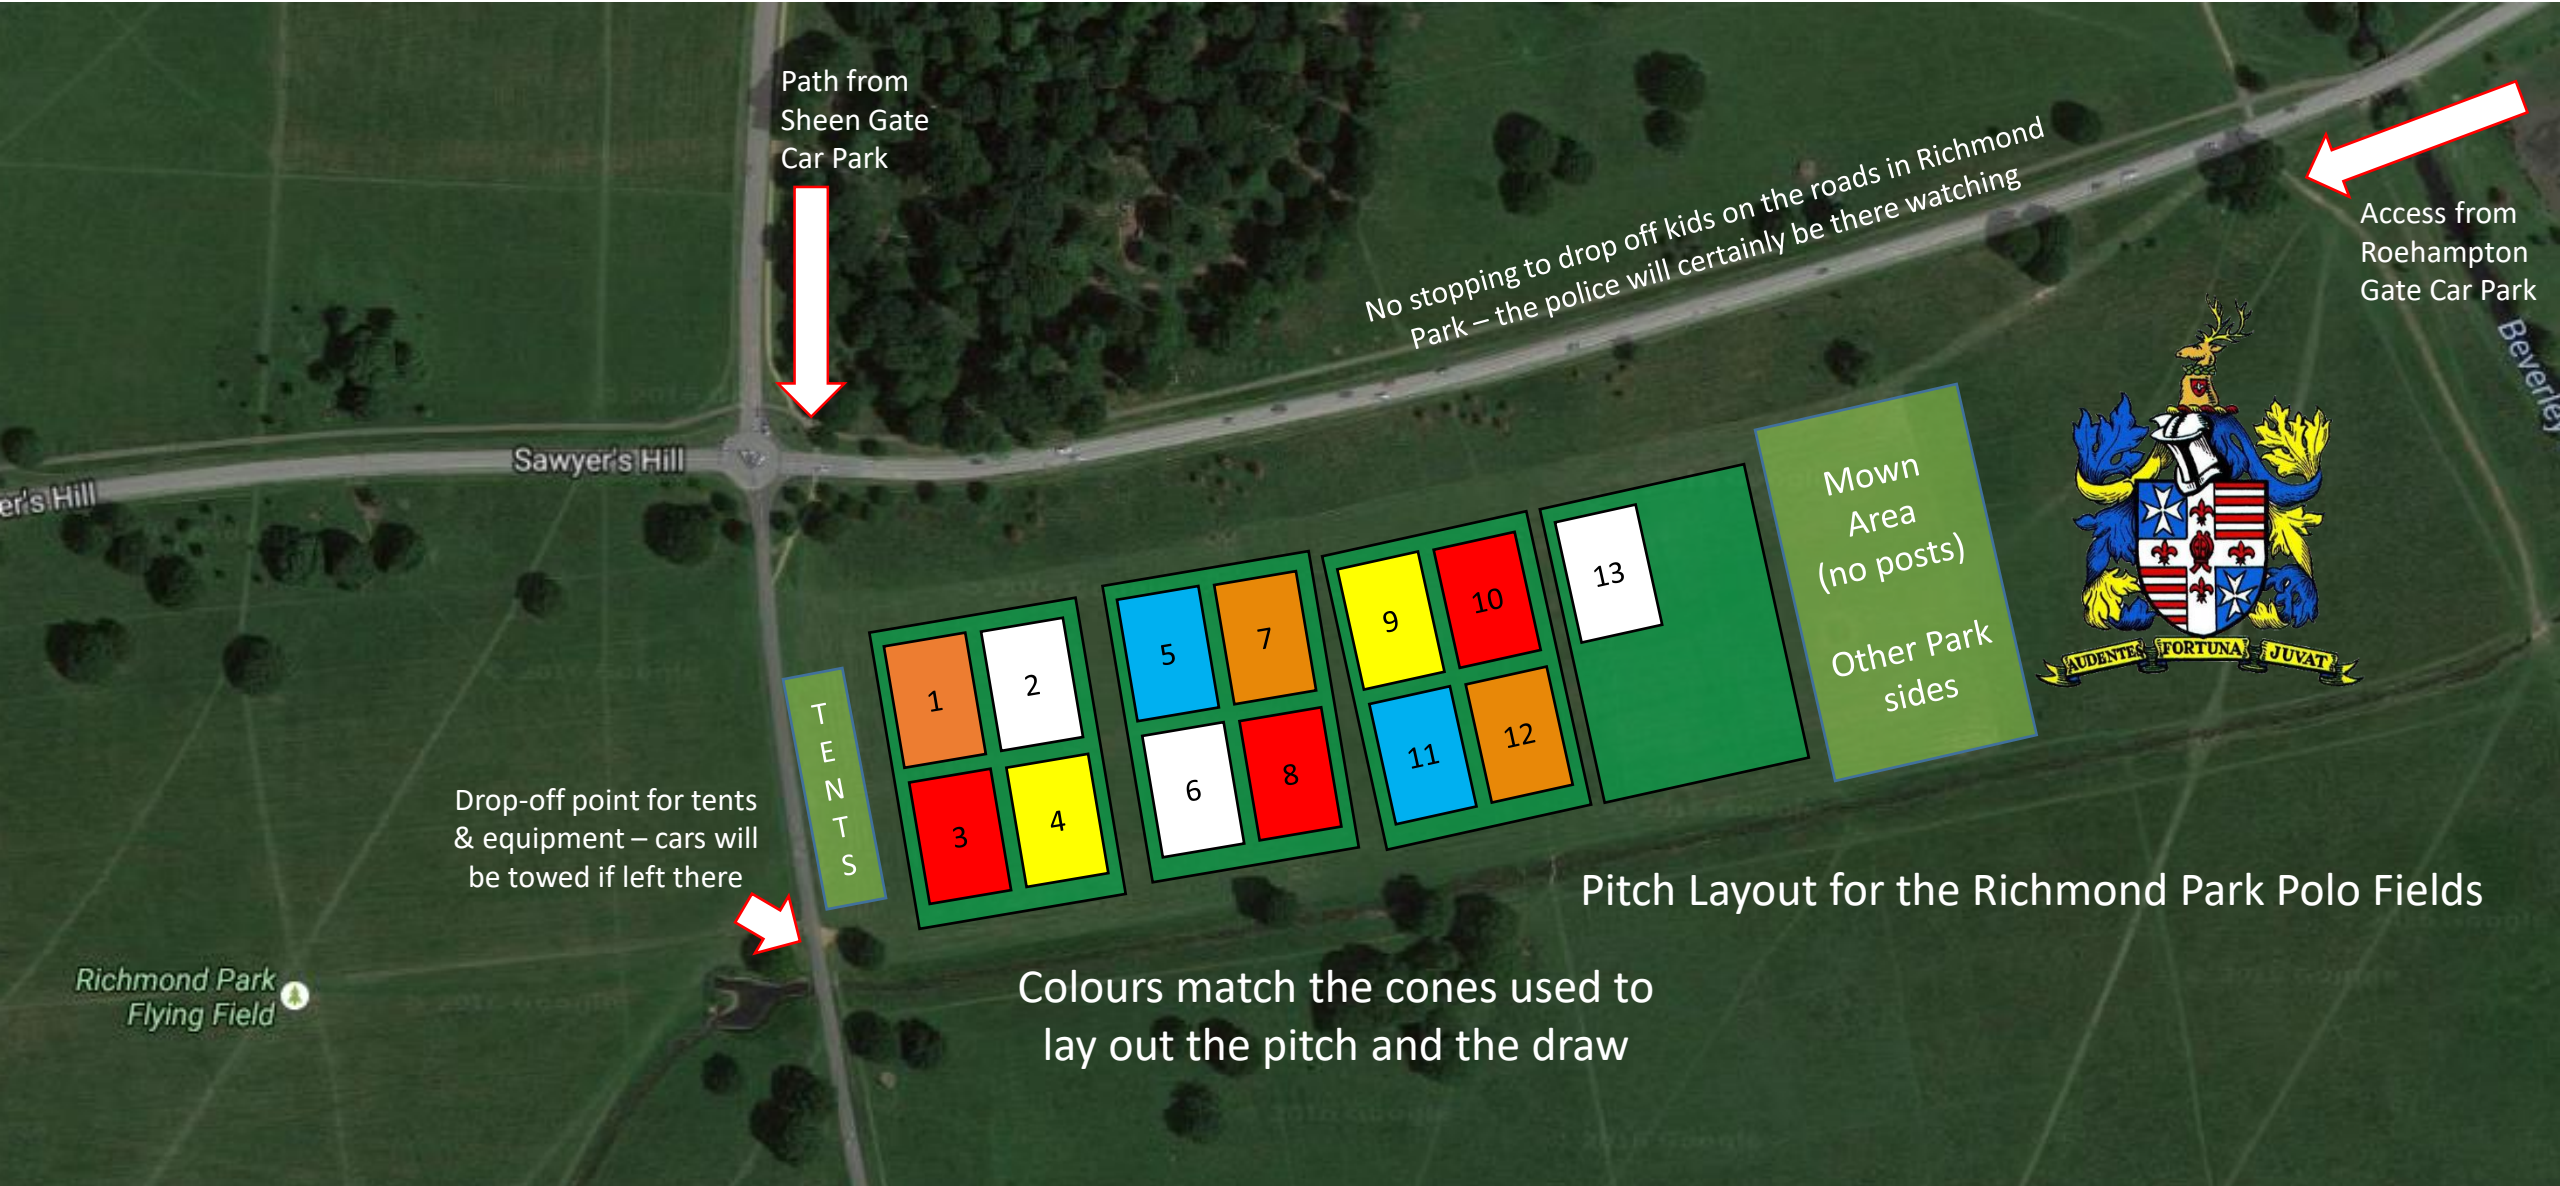

Roehampton Club

National Tennis Centre

University of Roehampton London

Froebel College

ROEHAMPTON

EAST SHEEN

Sheen Gate Car Park  
SW14 8BJ  
5 minutes to Pitch 1

Roehampton Gate Car Park

SW15 5JR  
8 minutes to Pitch 9

WLL Pitches

West London League U8s  
Season 8 - Round 3 – Rosslyn Park  
Sunday 14<sup>th</sup> January 2018

Path from Sheen Gate Car Park

No stopping to drop off kids on the roads in Richmond Park – the police will certainly be there watching

Access from Roehampton Gate Car Park

Sawyer's Hill

er's Hill

Beverley

TENTS

Drop-off point for tents & equipment – cars will be towed if left there

Mown Area (no posts)  
Other Park sides

Pitch Layout for the Richmond Park Polo Fields

Richmond Park Flying Field

Colours match the cones used to lay out the pitch and the draw