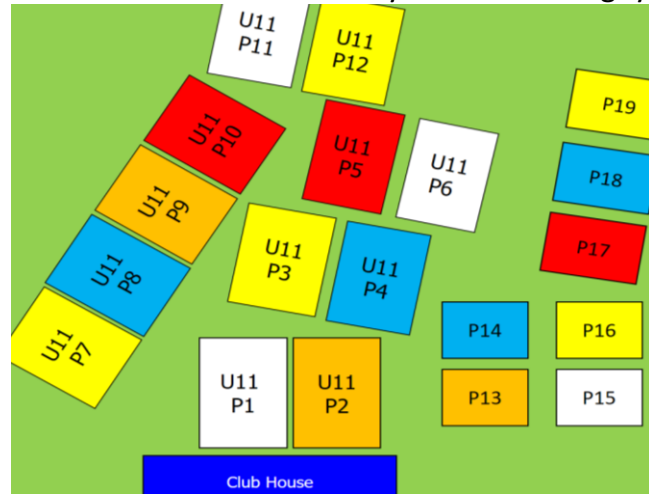

Rosslyn Park Mini Rugby Festivals - Season 8 - Under 11s - Sunday 8th October 2017

The colours match the colours of the cones oused to lay out your pitch.
 Equal rest for all teams as the whole age group is always playing
 After the 1st game the refs are sourced from the game before on the same pitch.

Time	Pitch	7 minutes each way, 2 minutes half-time		Referee
11:55	1	Rosslyn Park 1	Dunstablians	Teddington 2
11:55	2	Ealing 1	Rosslyn Park 2	Battersea Ironsides 1
11:55	3	Blackheath	London Welsh	Hampstead
11:55	4	Battersea Ironsides 1	Barnes 1	Rosslyn Park 3
11:55	5	Rosslyn Park 3	Old Albanian	Blackheath
11:55	6	Ealing BaBas	Teddington 2	Barnes 1
11:55	7	Teddington 1	Battersea Ironsides 2	Rosslyn Park 2
11:55	8	Sevenoaks	Rosslyn Park 4	Barnes 2
11:55	9	Hampstead	Barnes 2	Teddington 2
11:55	10	Teddington 3	Esher	Battersea Ironsides 3
11:55	11	Battersea Ironsides 3	London Irish	Rosslyn Park 4
11:55	12	Ealing 3	Teddington 4	Sevenoaks

Time	Pitch	7 minutes each way, 2 minutes half-time		Referee
12:30	1	Teddington 1	Barnes 1	Rosslyn Park 1
12:30	2	Rosslyn Park 1	Blackheath	Dunstablians
12:30	3	Battersea Ironsides 1	Ealing 1	Rosslyn Park 2
12:30	4	Rosslyn Park 3	Ealing BaBas	Battersea Ironsides 1
12:30	5	Dunstablians	London Welsh	Ealing 1
12:30	6	Rosslyn Park 2	Teddington 2	Teddington 2
12:30	7	Battersea Ironsides 2	Old Albanian	Teddington 1
12:30	8	Hampstead	Sevenoaks	Sevenoaks
12:30	9	Teddington 3	Ealing 3	Hampstead
12:30	10	Barnes 2	Rosslyn Park 4	Teddington 3
12:30	11	Esher	London Irish	Battersea Ironsides 3
12:30	12	Teddington 4	Battersea Ironsides 3	Rosslyn Park 4