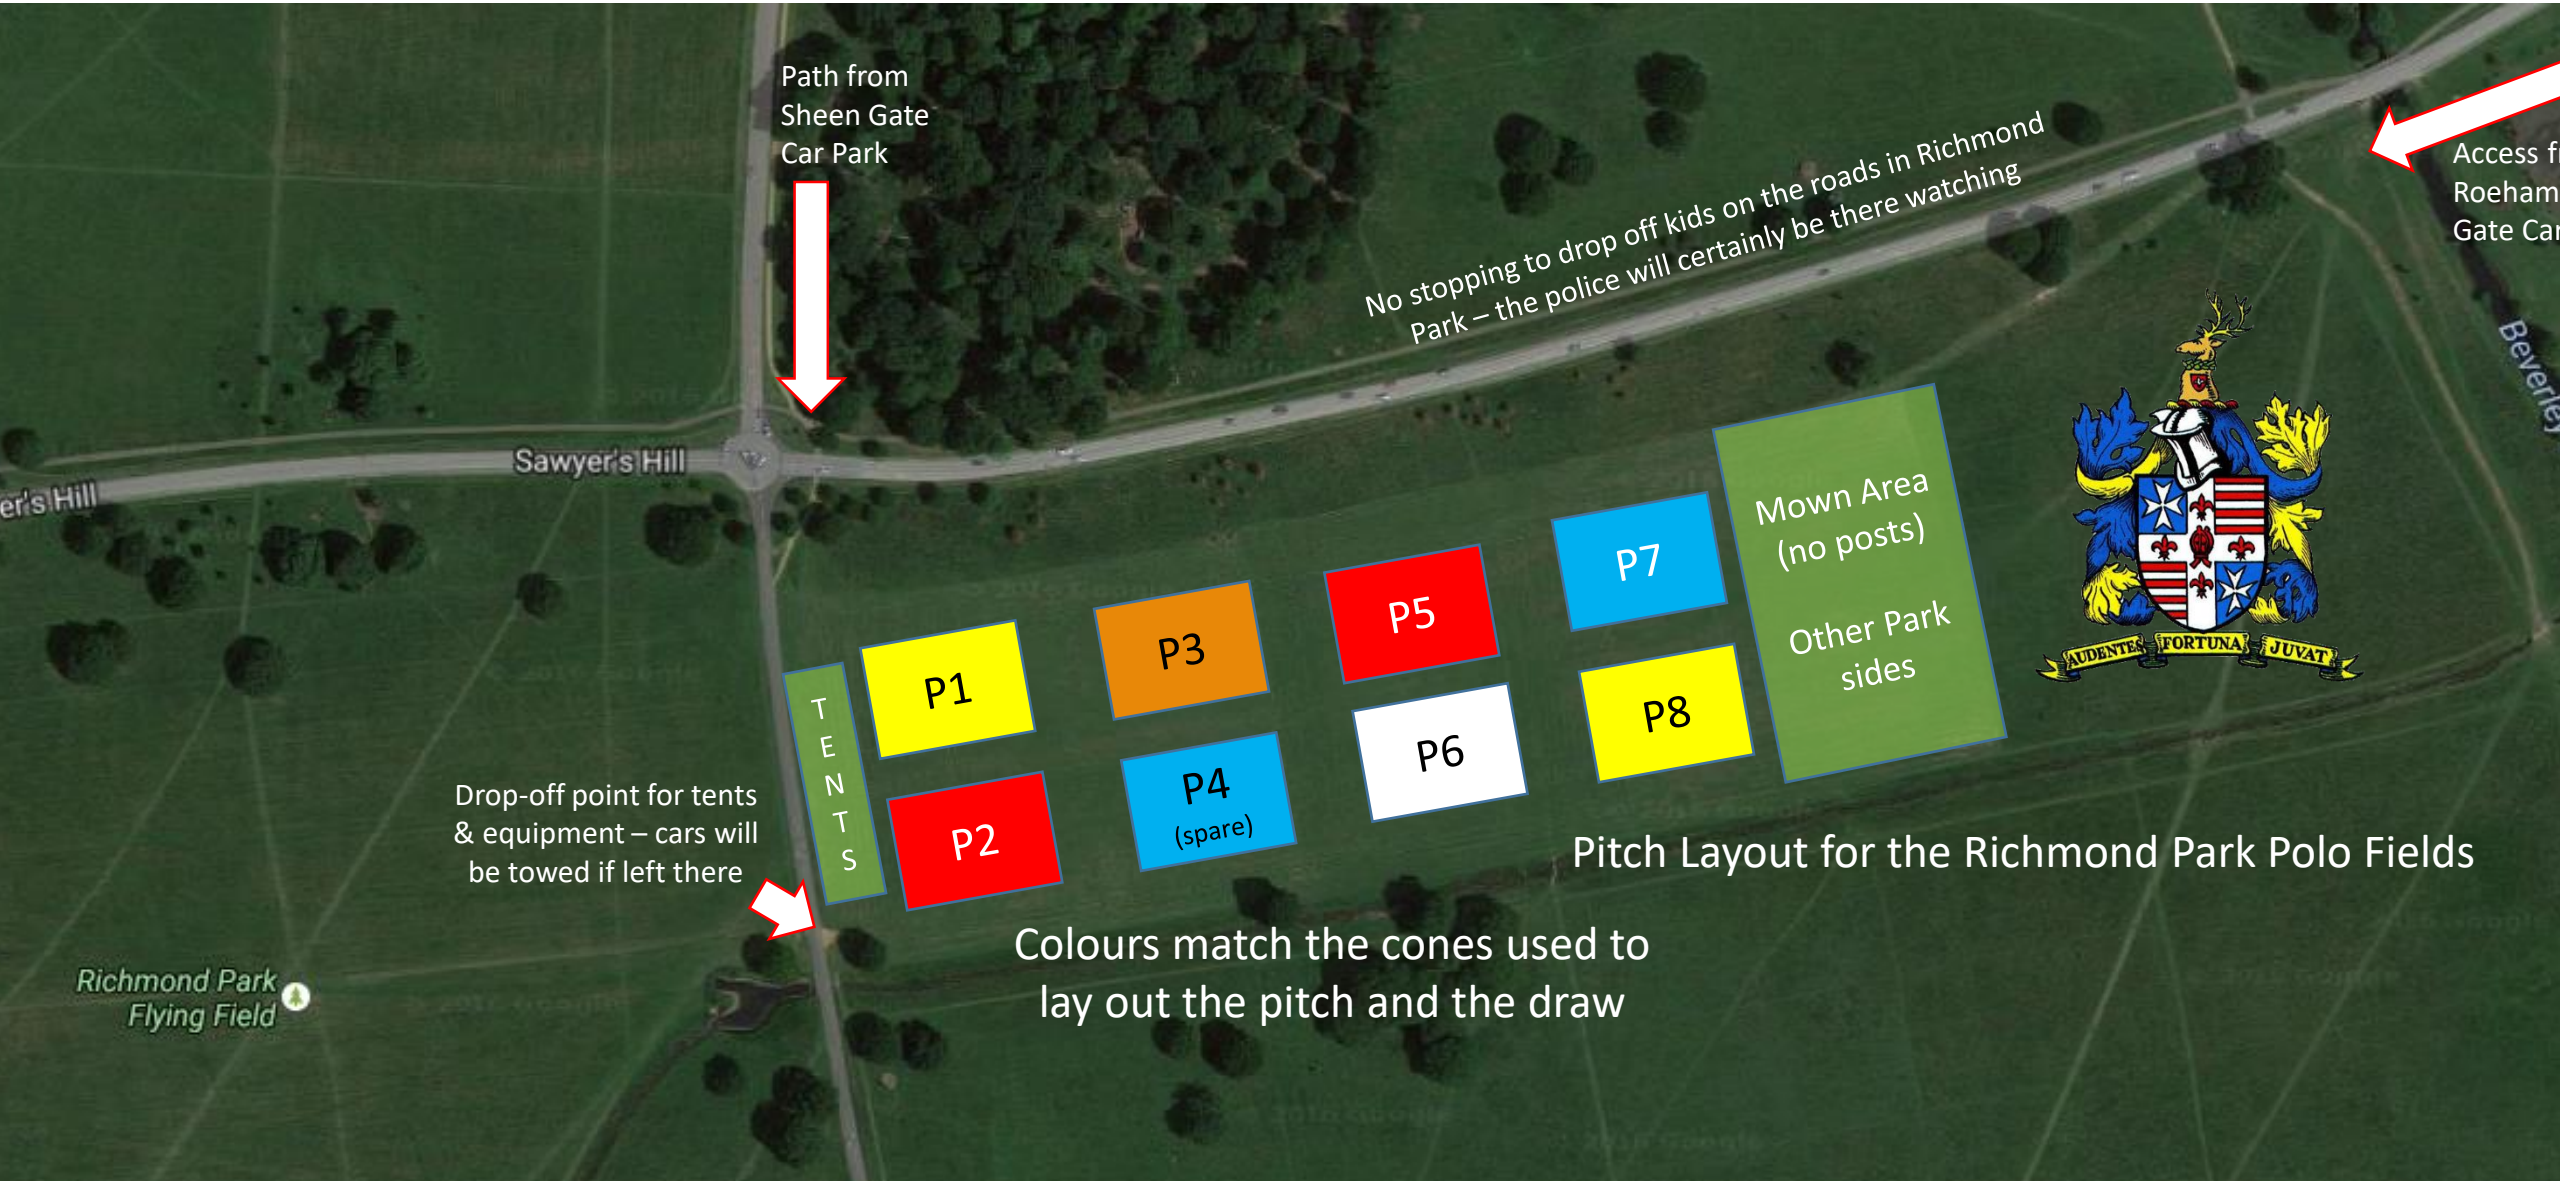

Roehampton Club

National Tennis Centre

University of Roehampton London

Froebel College

Roehampton Gate

ROEHAMPTON

Sheen Gate Car Park
SW14 8BJ
5 minutes to Pitch 1

WLL
Pitches

Roehampton Gate Car Park

SW15 5JR
8 minutes to Pitch 8

West London League U10s

Round 4 – Rosslyn Park

Sunday 19th February 2017

Path from Sheen Gate Car Park

No stopping to drop off kids on the roads in Richmond Park – the police will certainly be there watching

Access from Roeham Gate Car Park

Sawyer's Hill

er's Hill

Beverley

Drop-off point for tents & equipment – cars will be towed if left there

TENTS

P1
P2

P3
P4 (spare)

P5
P6

P7
P8

Mown Area (no posts)
Other Park sides

Pitch Layout for the Richmond Park Polo Fields

Colours match the cones used to lay out the pitch and the draw

Richmond Park Flying Field