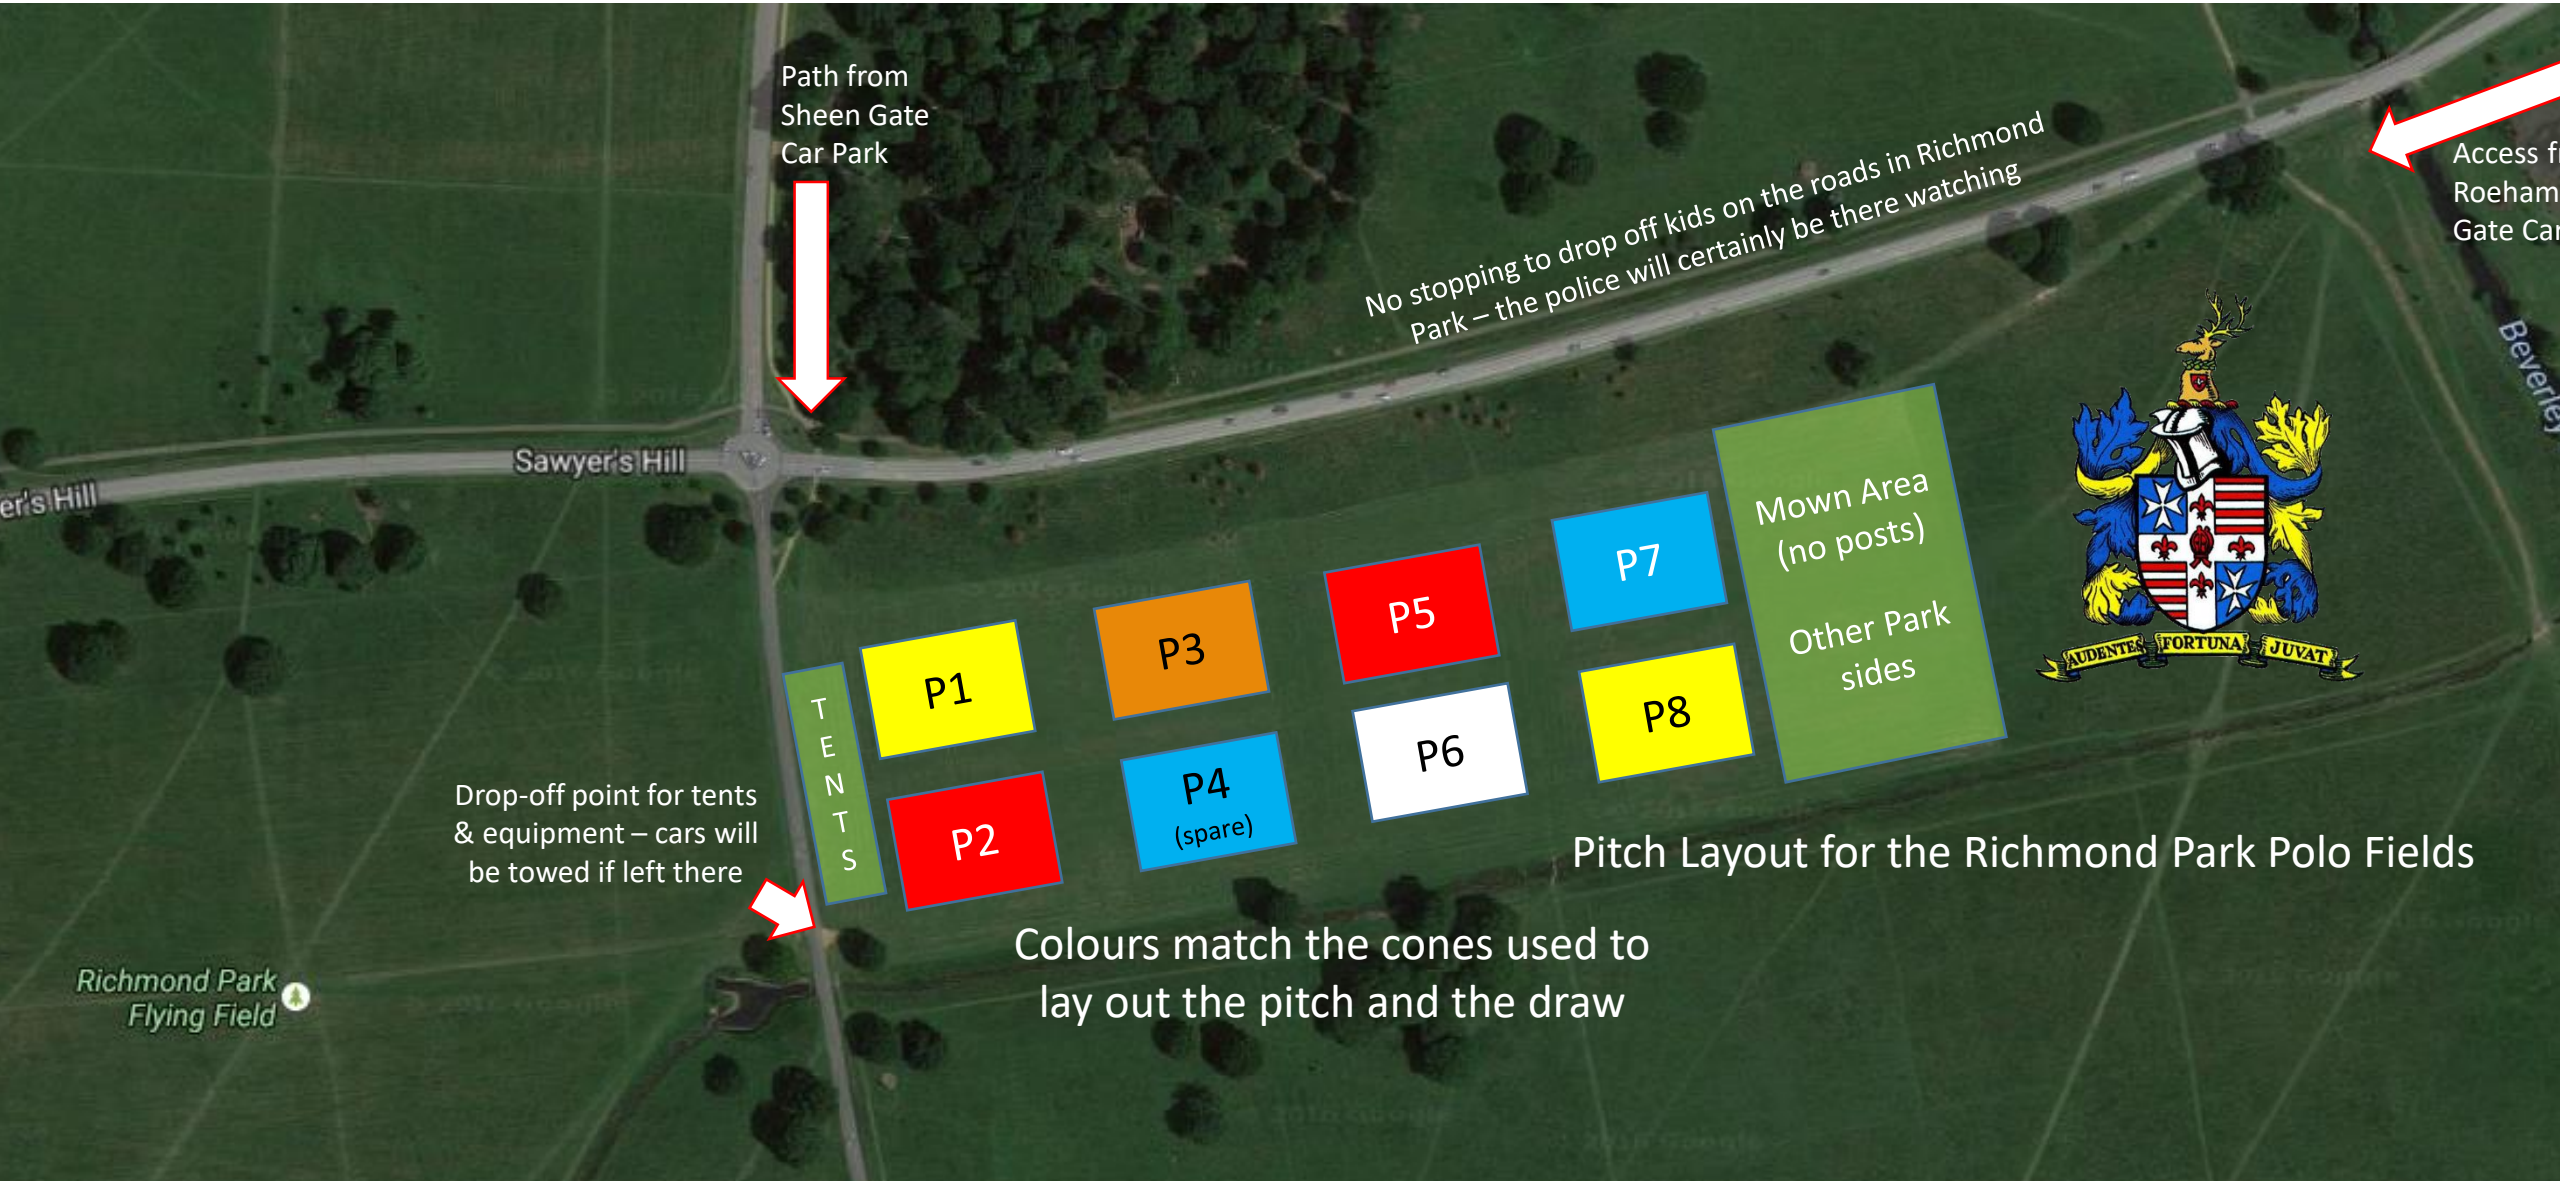

Roehampton Club

National Tennis Centre

University of Roehampton London

Froebel College

ROEHAMPTON

EAST SHEEN

Sheen Gate Car Park
SW14 8BJ
5 minutes to Pitch 1

Roehampton Gate Car Park

SW15 5JR
8 minutes to Pitch 8

WLL Pitches

West London League U10s

Round 4 – Rosslyn Park

Sunday 19th February 2017

Path from Sheen Gate Car Park

No stopping to drop off kids on the roads in Richmond Park – the police will certainly be there watching

Access from Roeham Gate Car Park

Sawyer's Hill

er's Hill

Beverley

Mown Area (no posts)
Other Park sides

TENTS

P1

P3

P5

P7

P2

P4 (spare)

P6

P8

Drop-off point for tents & equipment – cars will be towed if left there

Pitch Layout for the Richmond Park Polo Fields