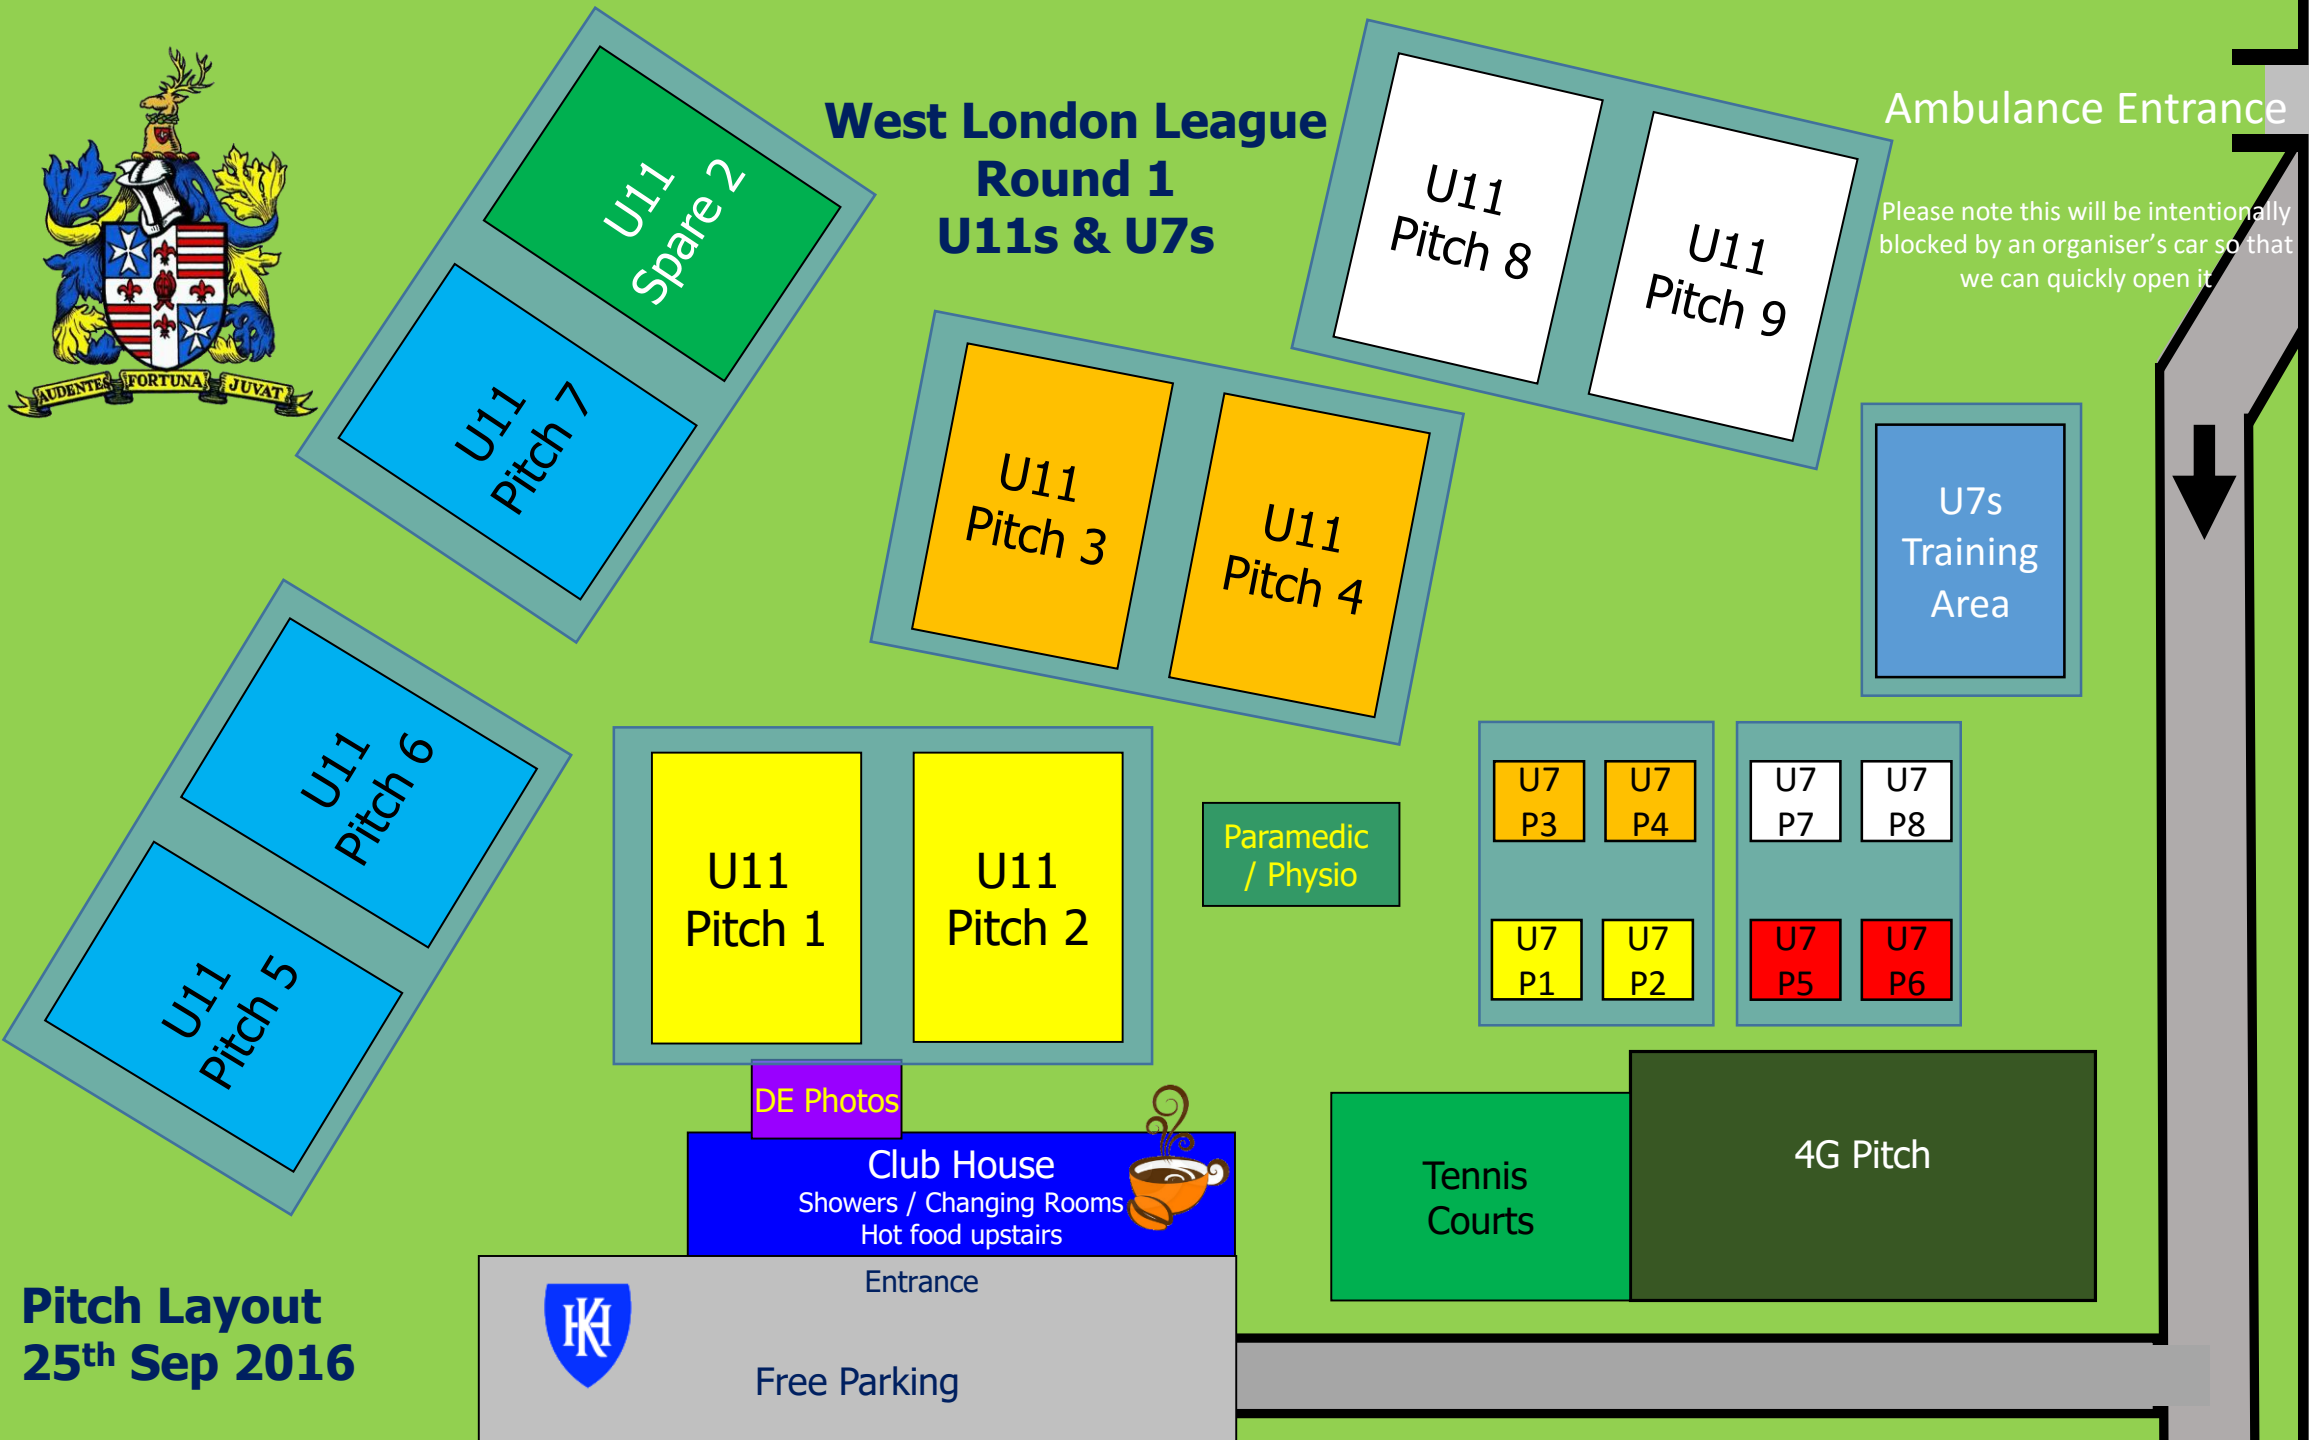

West London League Round 1 U11s & U7s

Ambulance Entrance

Please note this will be intentionally blocked by an organiser's car so that we can quickly open it

Riverside Drive – further free parking by the river

Pitch Layout
25th Sep 2016

Free Parking

Entrance

Club House
Showers / Changing Rooms
Hot food upstairs

DE Photos

Tennis
Courts

4G Pitch

Paramedic
/ Physio

U7s
Training
Area

U7 P7 U7 P8
U7 P5 U7 P6

U7 P3 U7 P4
U7 P1 U7 P2

U11 Pitch 2

U11 Pitch 1

U11 Pitch 4

U11 Pitch 3

U11 Pitch 9