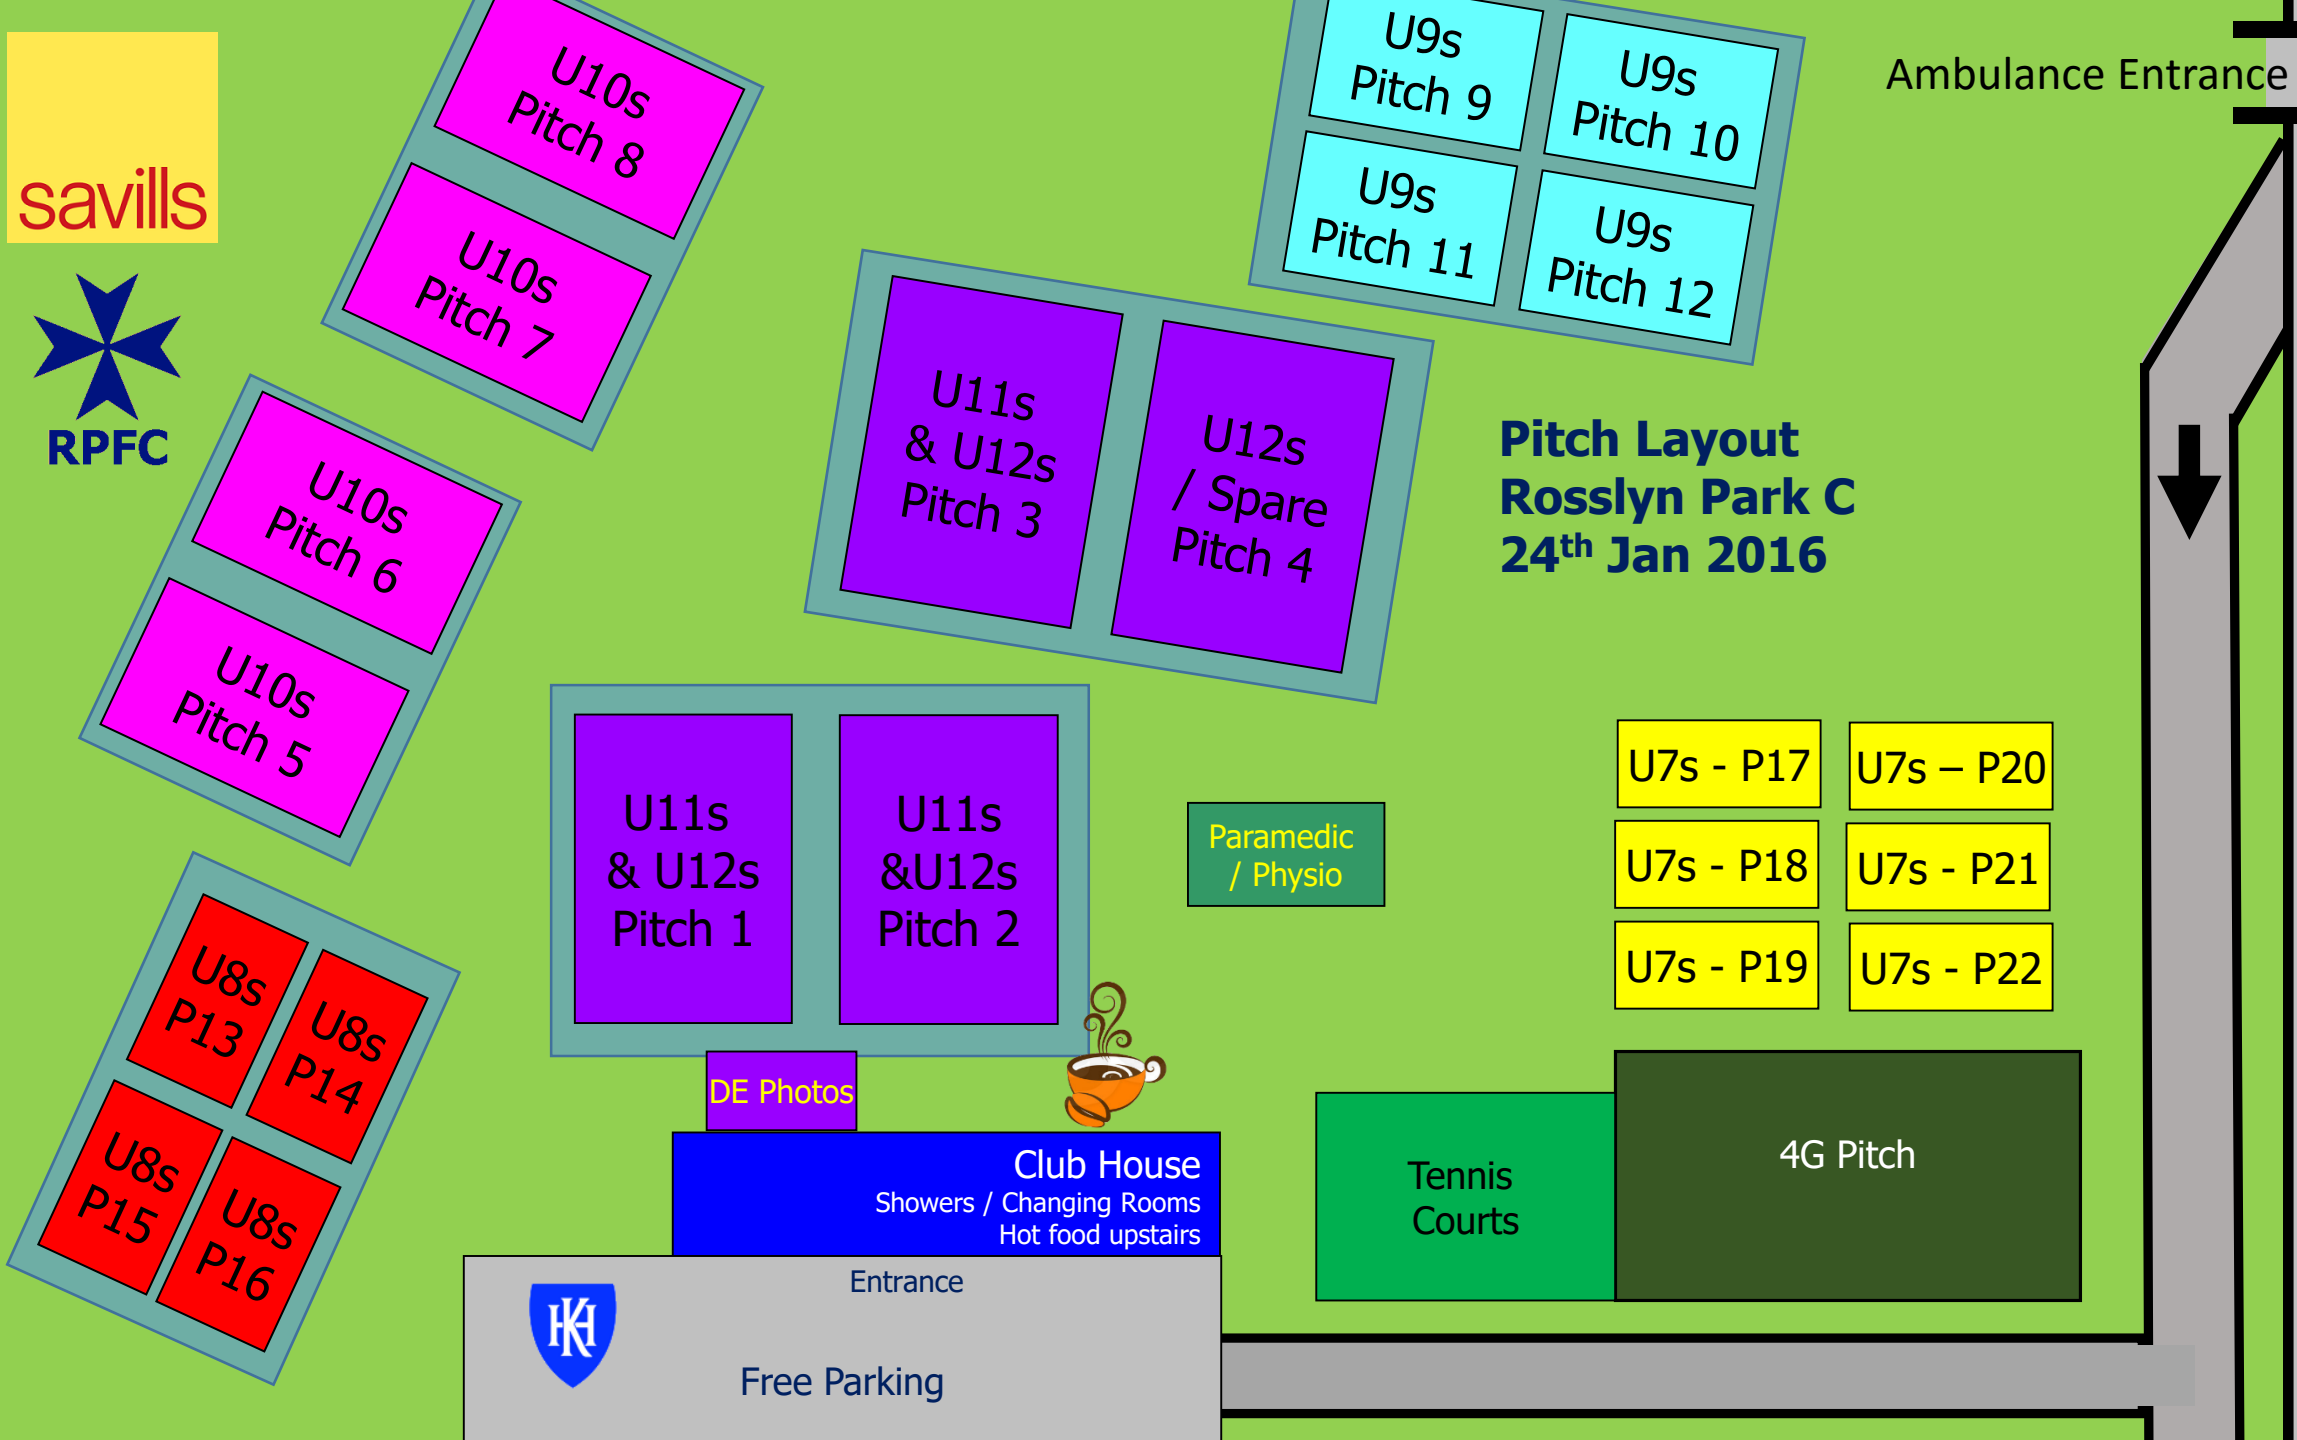

savills

Ambulance Entrance

Riverside Drive – further free parking by the river

Free Parking

Entrance

Club House  
Showers / Changing Rooms  
Hot food upstairs

DE Photos

Paramedic  
/ Physio

Tennis  
Courts

4G Pitch

- U7s - P17
- U7s - P18
- U7s - P19
- U7s - P20
- U7s - P21
- U7s - P22