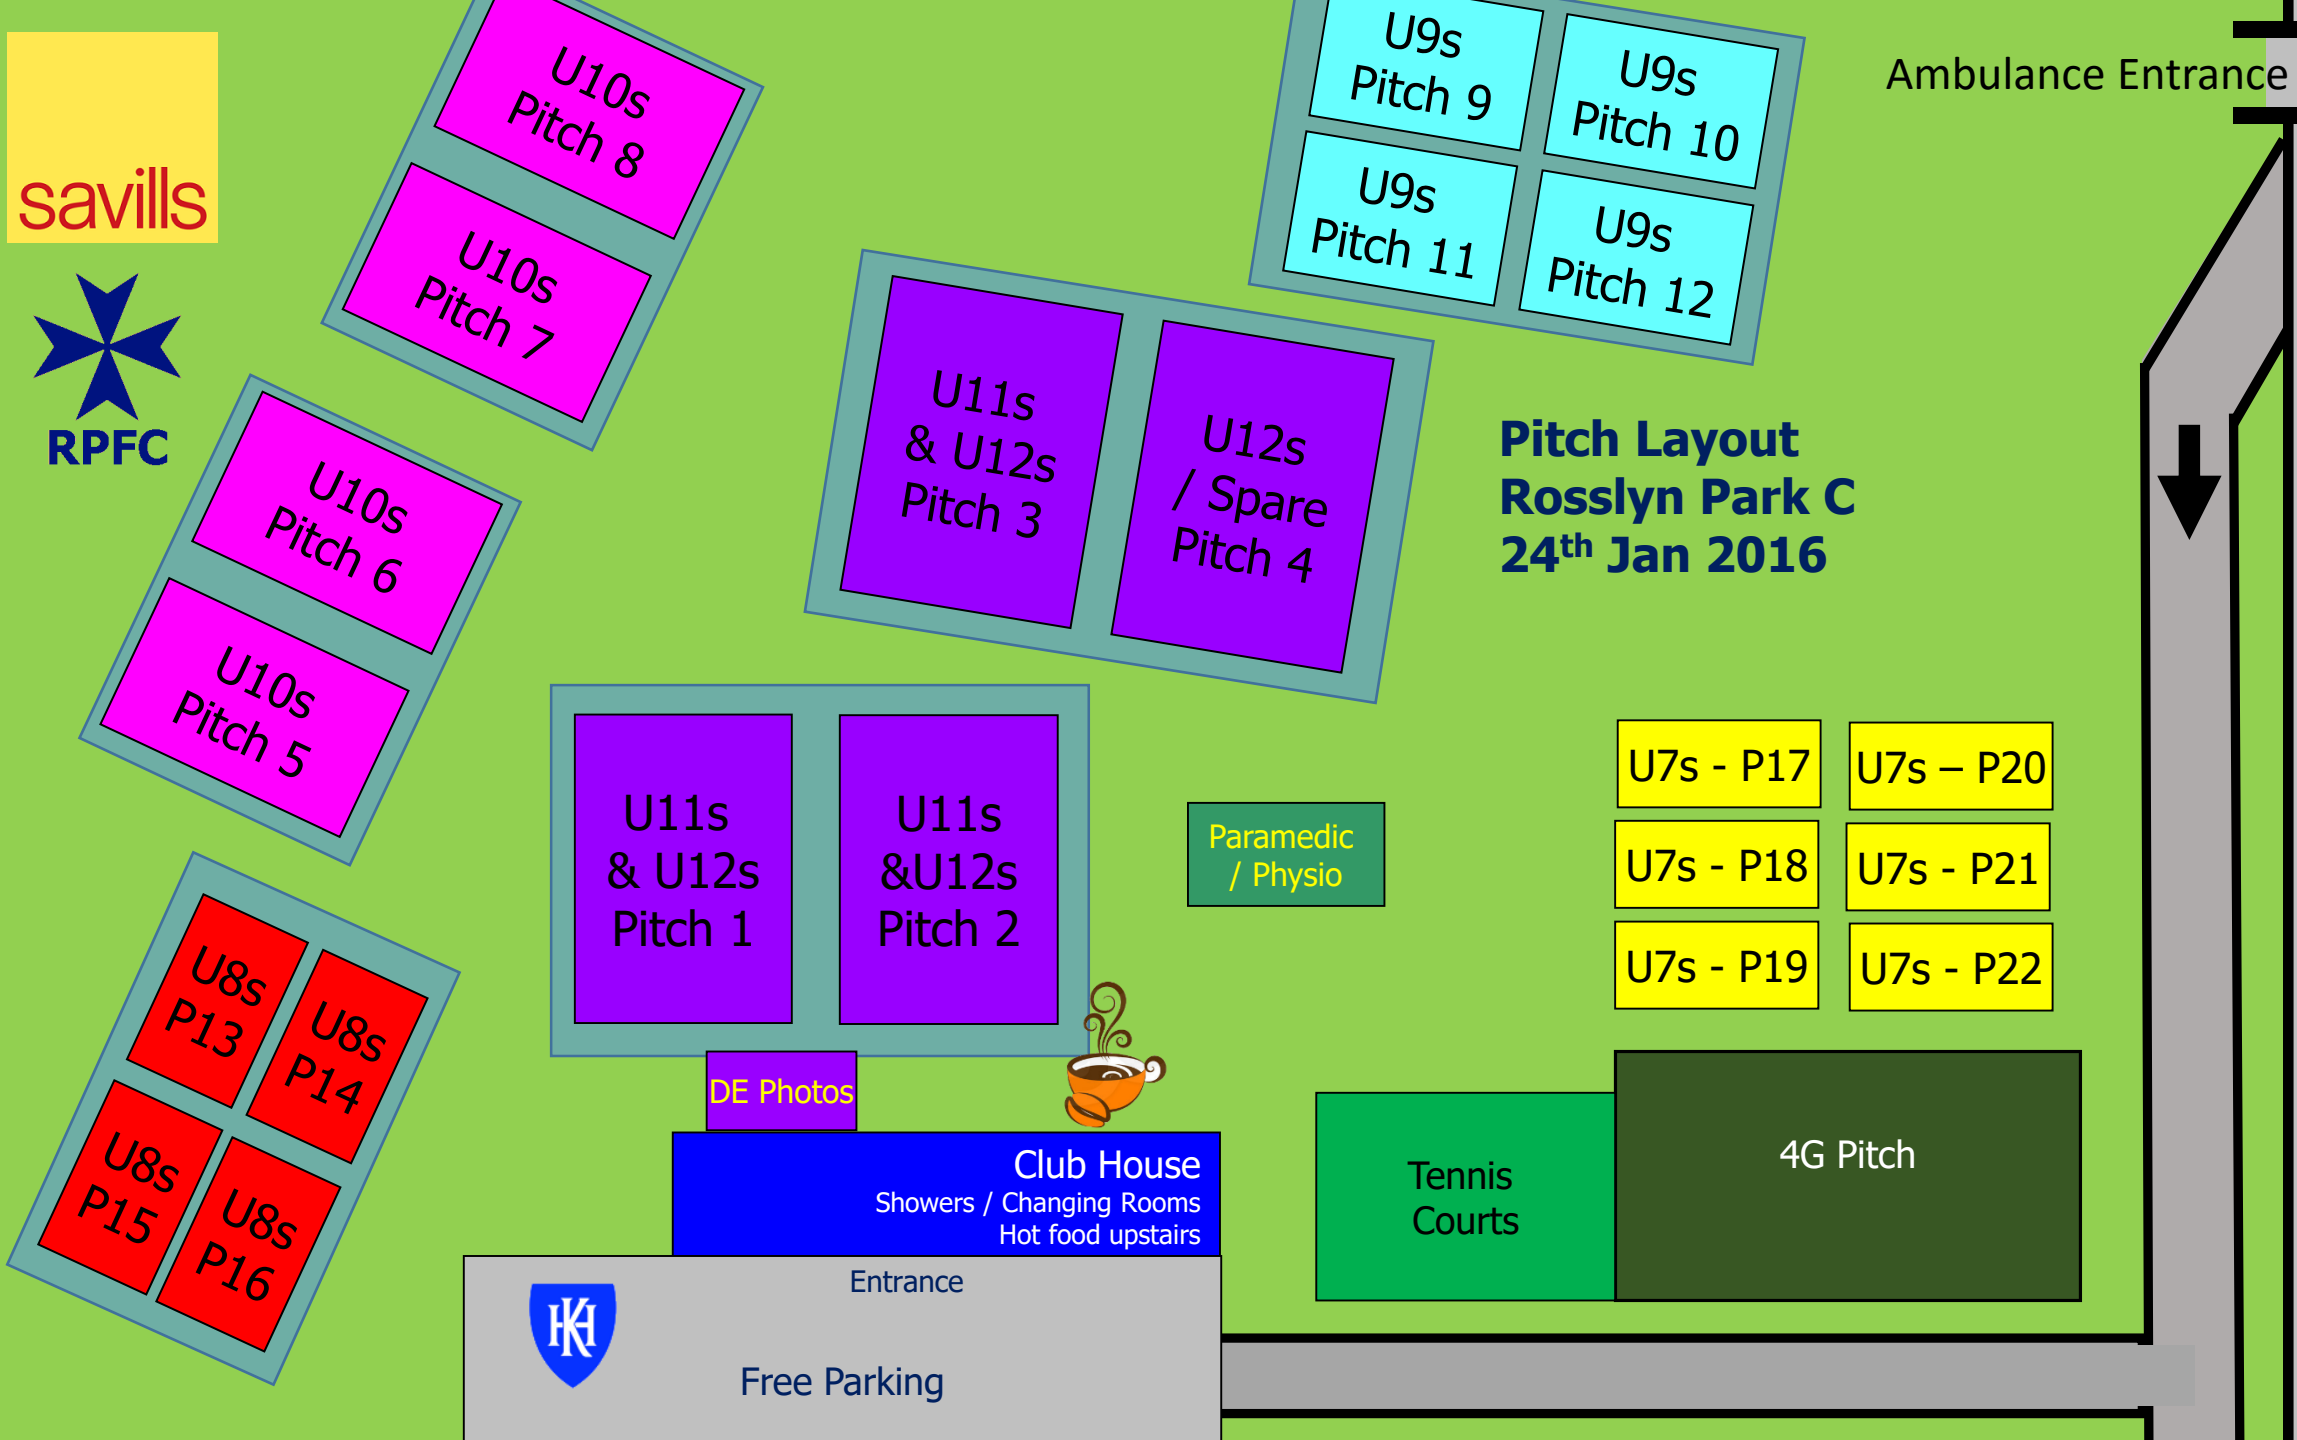

savills

Ambulance Entrance

Riverside Drive – further free parking by the river

**Pitch Layout
Rosslyn Park C
24th Jan 2016**

Paramedic / Physio

DE Photos

Club House
Showers / Changing Rooms
Hot food upstairs

Free Parking

Entrance

Tennis Courts

4G Pitch

- U7s - P17
- U7s - P18
- U7s - P19
- U7s - P20
- U7s - P21
- U7s - P22