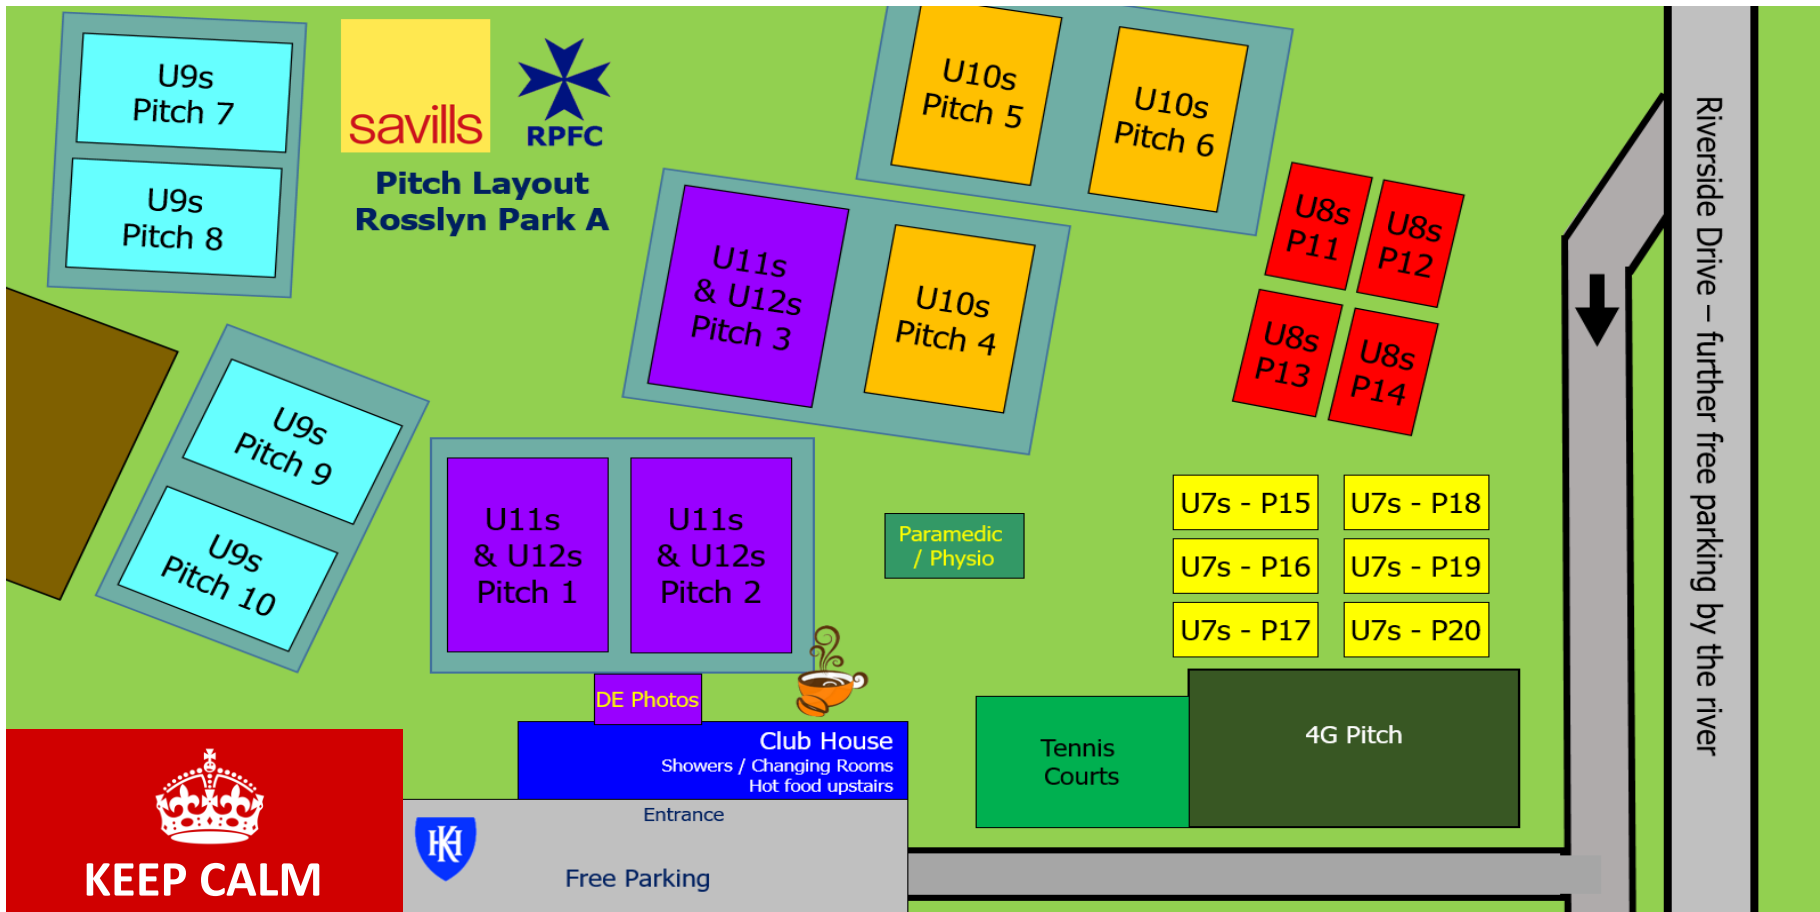

KEEP CALM
AND
REMEMBER
THESE ARE KIDS
THIS IS A GAME
WE ARE ALL VOLUNTEERS
THE REF IS HUMAN
IT'S NOT THE WORLD CUP

Festival Rules Summary : games to be played according to the U7-U11 New Rules of Play and the U12 RFU Continuum

Maximum of 6 try difference. Teams can carry on after 6-0, 7-1 etc. but the festival record will show the point at which the 6 try difference came about. Any no show = 6-0 recorded

Determining Results : Results will be determined in the following order:

1. 1 - League Points : 3 for win, 1 for a draw, 0 for a loss. The club with the greatest number of League Points wins.
2. 2 - Match Point difference - the club with greatest positive differential of tries or tries and conversions for and against wins.
3. 3 - Match Points scored (tries or tries & conversions).
4. 4 - Result of match(es) between the teams.