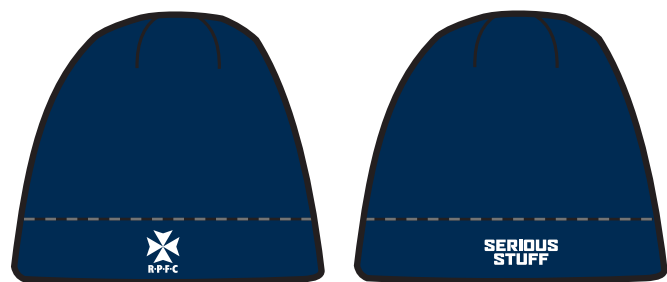

TRAINING KIT

Training Beanie £15